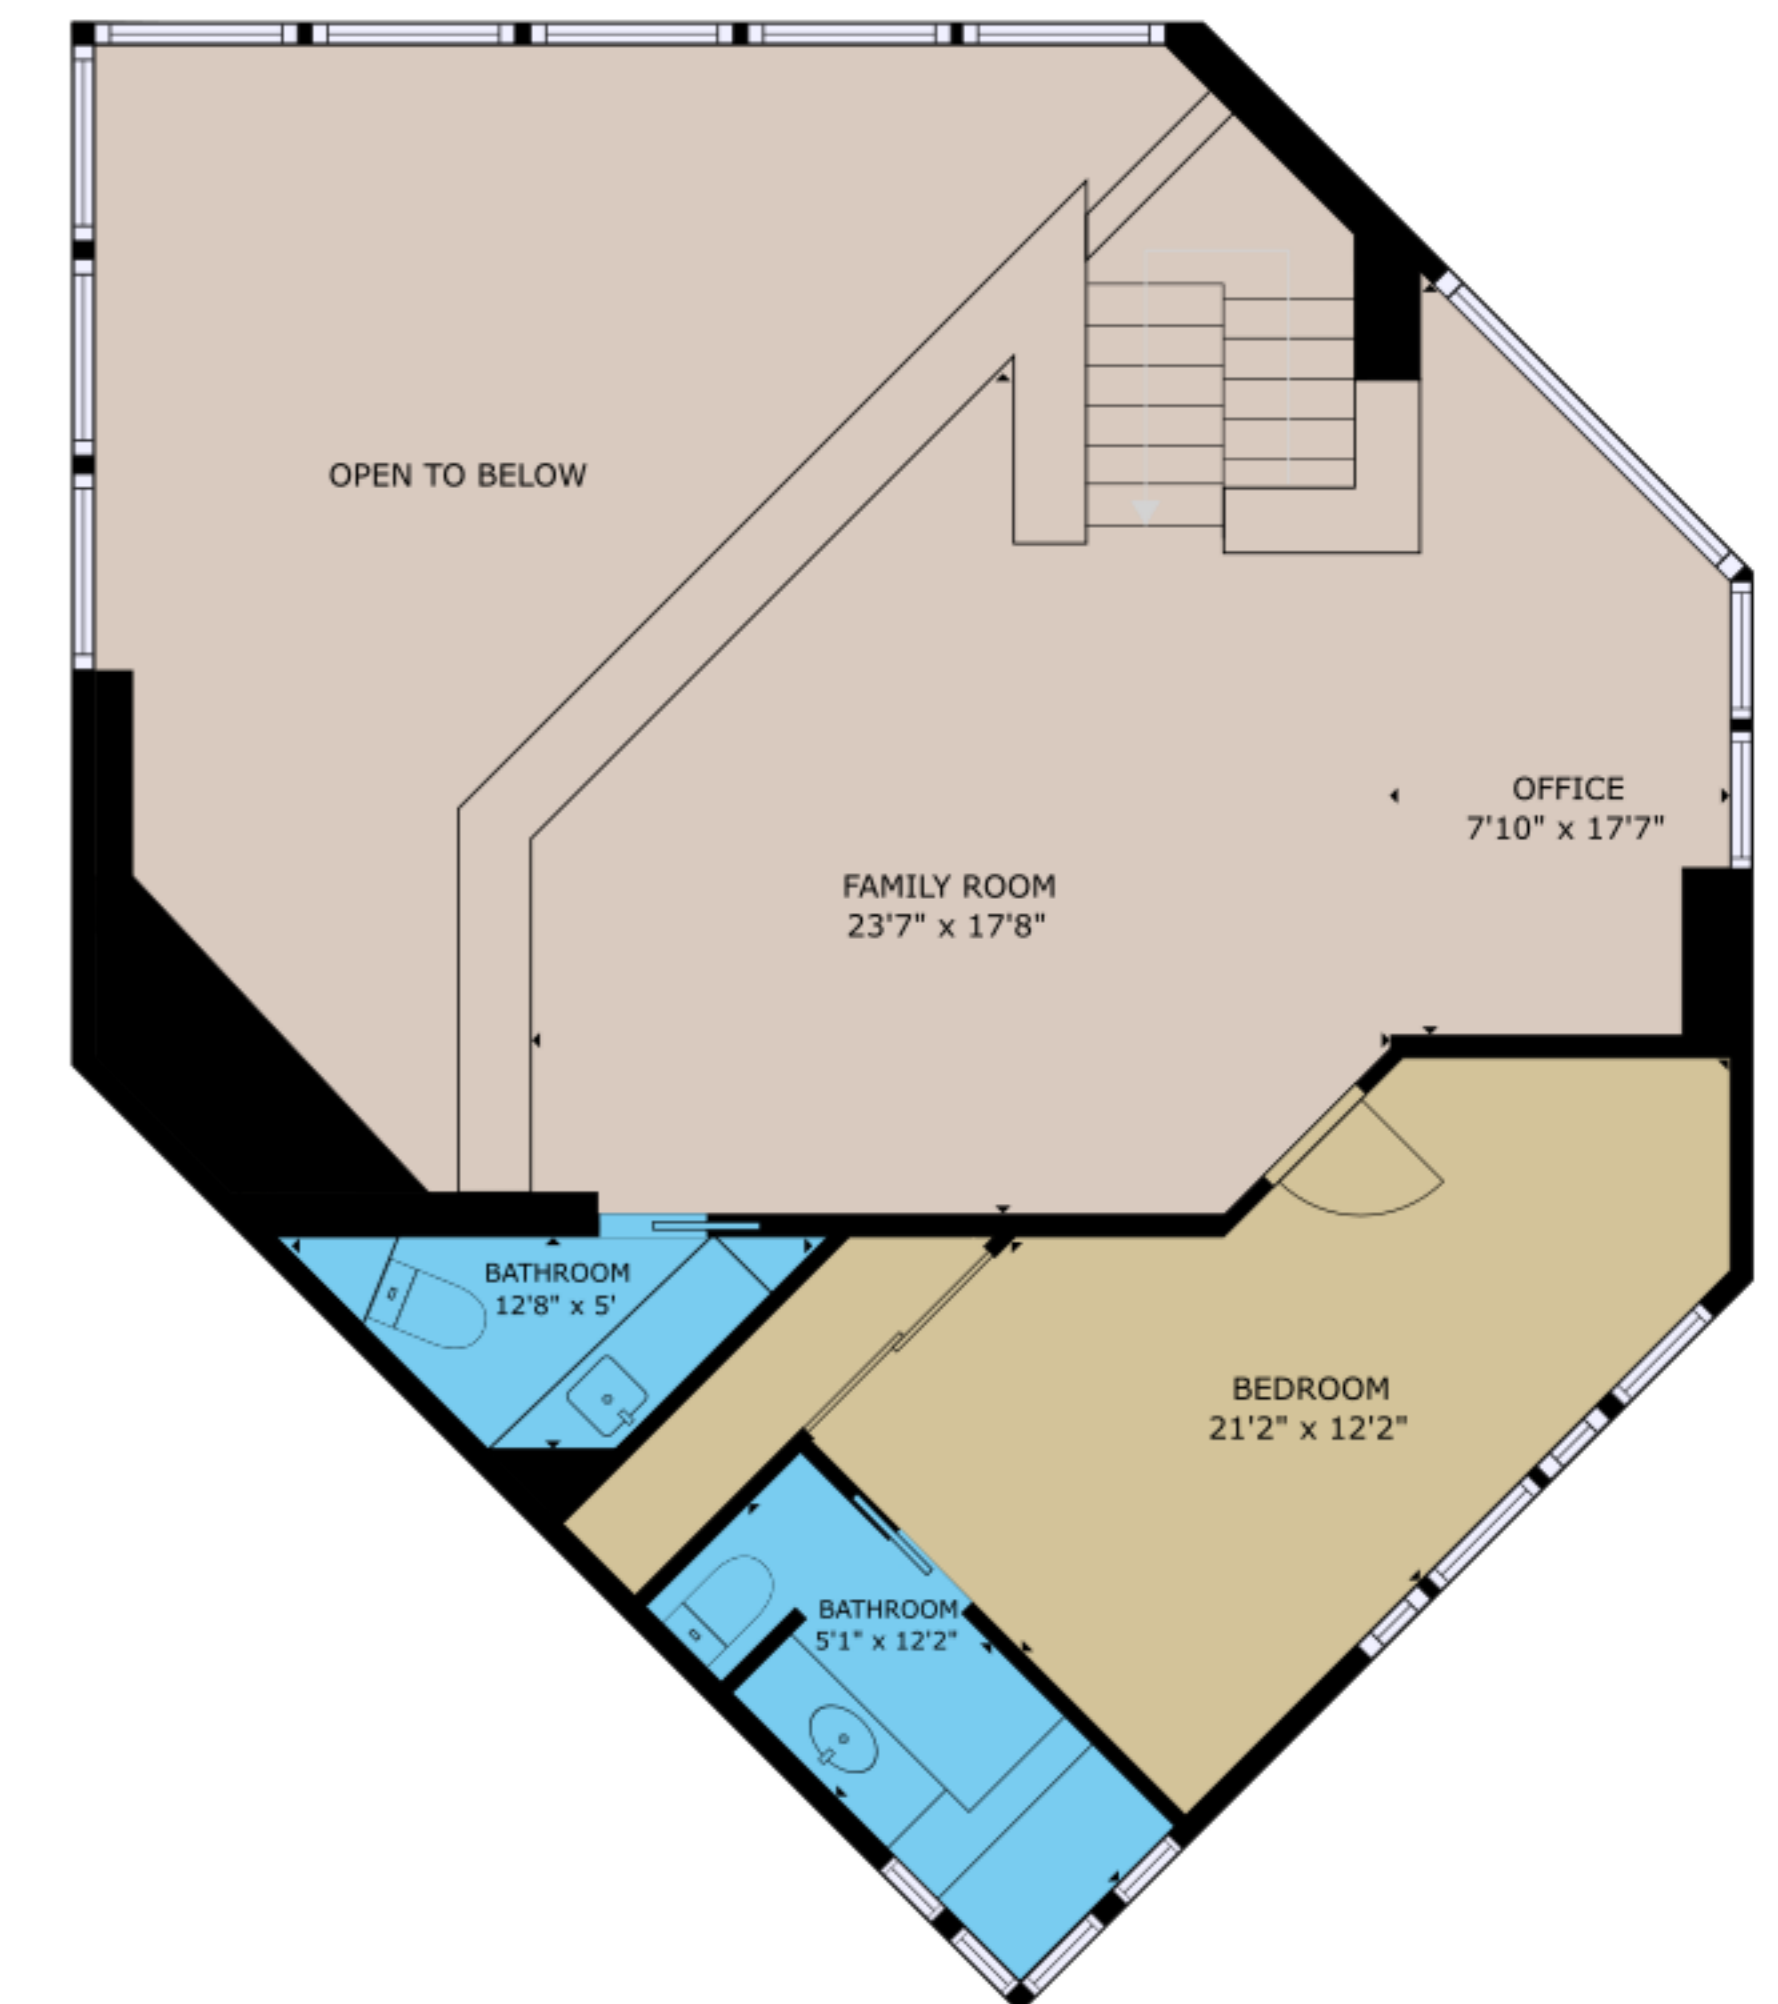

FLOOR 1

FLOOR 2

FLOOR 3

GROSS INTERNAL AREA
 FLOOR 1: 147 sq ft, FLOOR 2: 2289 sq ft, FLOOR 3: 861 sq ft
 EXCLUDED AREA; PATIO: 707 sq ft
 TOTAL: 3297 sq ft
 SIZES AND DIMENSIONS ARE APPROXIMATE, ACTUAL MAY VARY.