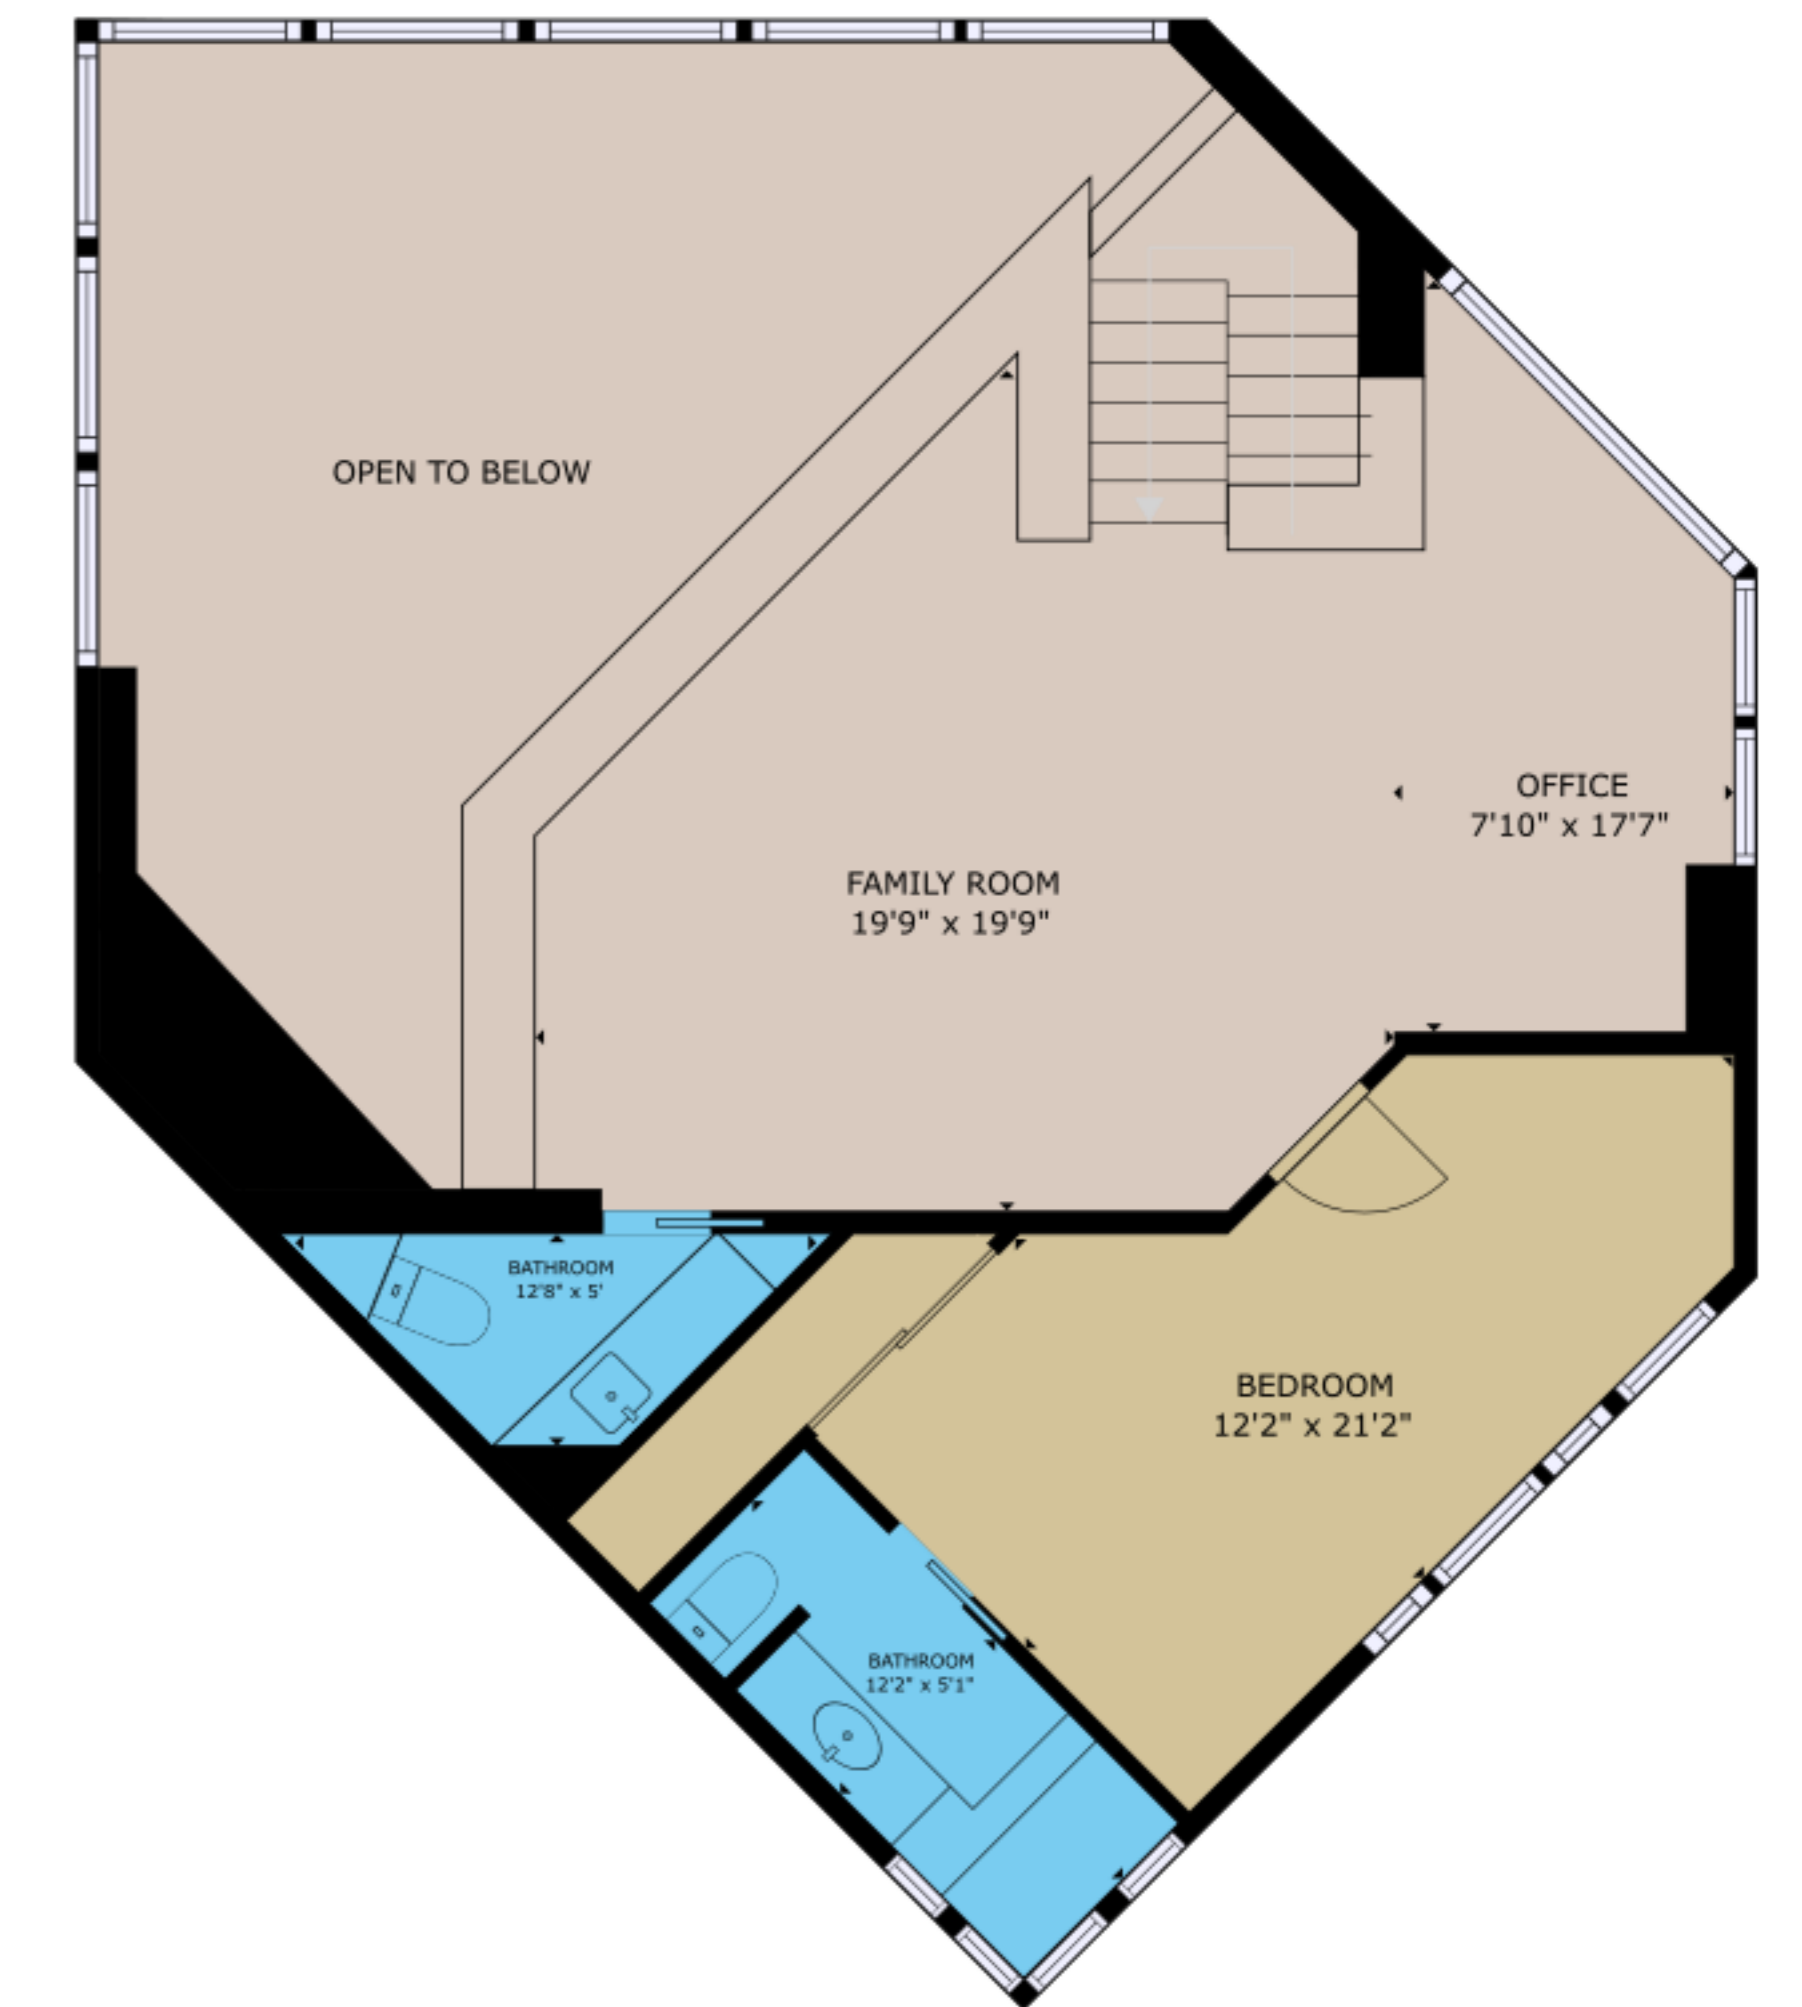

FLOOR 1

FLOOR 2

FLOOR 3

GROSS INTERNAL AREA
 FLOOR 1: 147 sq ft, FLOOR 2: 2289 sq ft, FLOOR 3: 861 sq ft
 EXCLUDED AREA; PATIO: 707 sq ft
 TOTAL: 2544.91 sq ft
 SIZES AND DIMENSIONS ARE APPROXIMATE, ACTUAL MAY VARY.